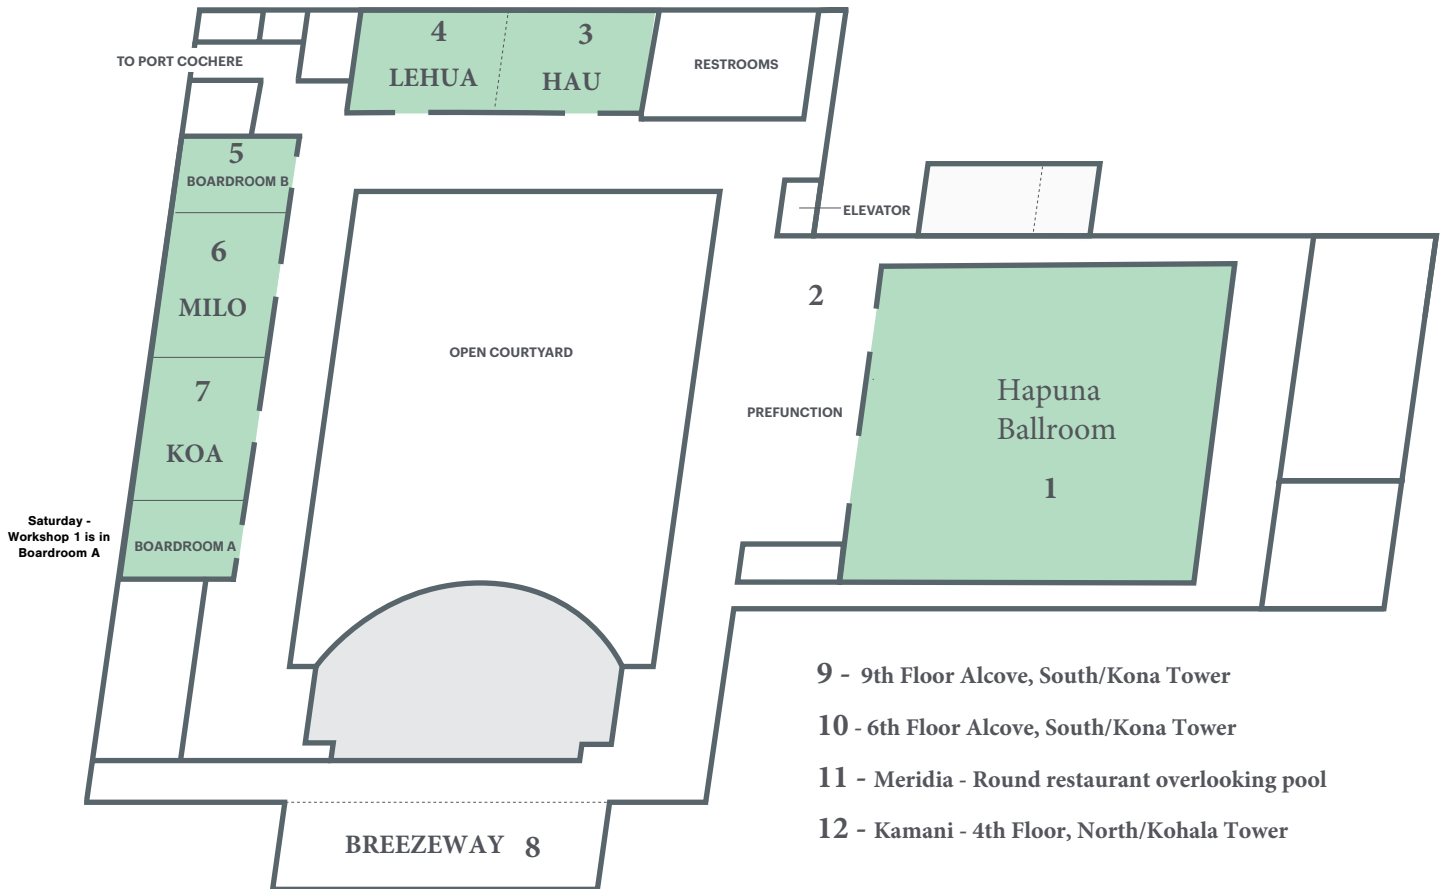

Songwriting Workshop Map

SONGWRITING WORKSHOP LOCATIONS

Workshop 1 - Main Ballroom*

Workshop 2 - Outside Main Ballroom

Workshop 3 - Hau

Workshop 4 - Lehua

Workshop 5 - Boardroom B

Workshop 6 - Milo

Workshop 7 - Koa

Workshop 8 - Breezeway

Workshop 9 - 9th Floor Alcove - South/Kona Tower

Workshop 10 - 6th Floor Alcove - South/Kona Tower

Workshop 11 - Meridia - Round restaurant overlooking pool area

Workshop 12 - Kamani - 4th Floor - North/Kohala Tower

*On Saturday, Workshop 1 will be in Boardroom A